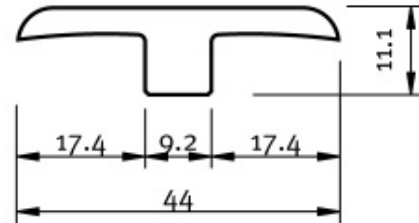

Skirting

2400 x 50 x 14 mm
94,49 x 1,96 x 0,55 inch

Skirting creates an attractive transition between laminate flooring and wall. It is also useful for hiding cables and wires. **XpertPro®** skirting boards (height 5 cm) have a rounded design and are available in various colours.

Connecting profiles

2400 x 44 x 11,1 mm
94,49 x 1,73 x 0,43 inch

A connecting profile is used to make the transition from your laminate floor to other floor coverings at the same level. It can also be used to connect laminate under door profiles. Includes PVC strip for a perfect fit.