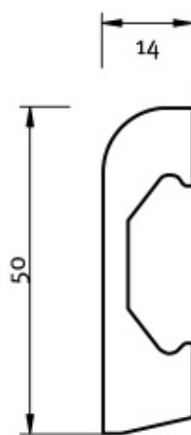

Skirting

2400 x 50 x 14 mm
94,49 x 1,96 x 0,55 inch

Skirting creates an attractive transition between laminate flooring and wall. It is also useful for hiding cables and wires. **XpertPro®** skirting boards (height 5 cm) have a rounded design and are available in various colours.

Connecting profiles

2400 x 44 x 11,1 mm
94,49 x 1,73 x 0,43 inch

A connecting profile is used to make the transition from your laminate floor to other floor coverings at the same level. It can also be used to connect laminate under door profiles. Includes PVC strip for a perfect fit.